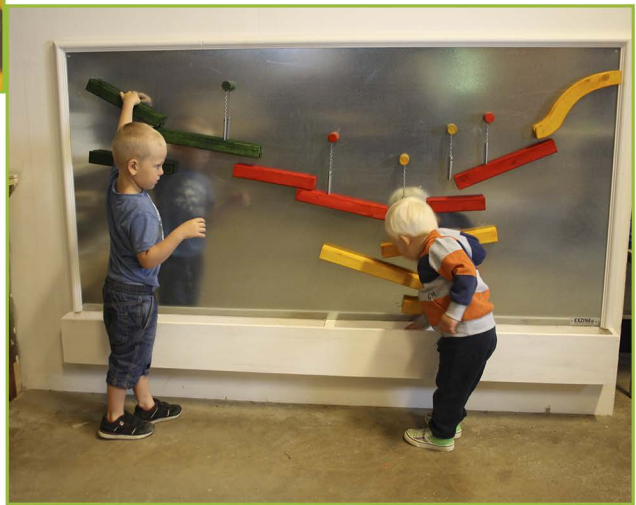

Ball track - Magnetic

A magnetic ball track made of wood and metal. Machined track sections that attach magnetically to the back plate.

Please contact us at info@exzine.se for a quote or any other information